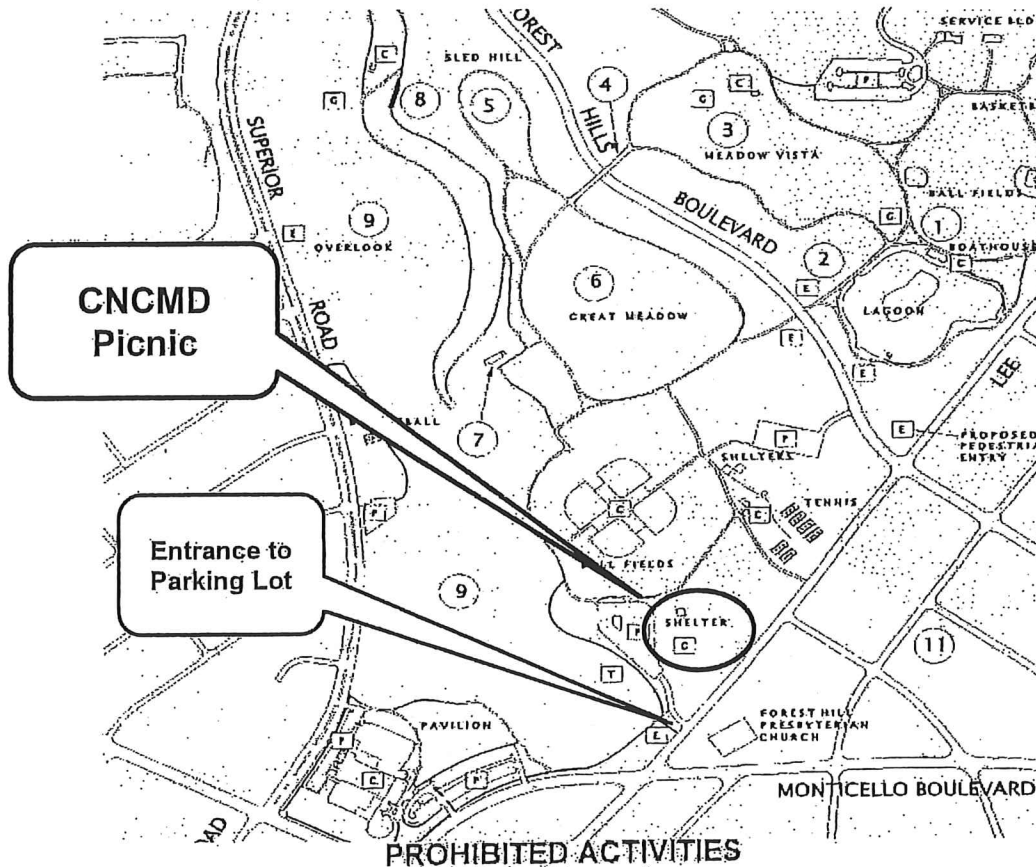

Cleveland North Coast Multi-District

(Districts 29, 31, 33, 34, 35, 36, 38, 45)

Presents

Annual Picnic

Forest Hill Park - Cleveland Hts.

(Picnic Shelter 1)

August 17, 2024

Open @ 10:00 am

DIRECTIONS TO FOREST HILL PARK PICNIC SHELTER 1

2370 LEE BLVD., CLEVELAND, HTS., OH 44118

From I-271: Take Mayfield Road Exit (U.S.-322, Westbound). Take Mayfield Road to Lee Road. Turn Right. Take Lee Road (Blvd.) to park entrance on the left (across from Forest Hill Presbyterian Church). Watch for signs.

From West: Take I-90 East to the Eddy Road/Bratenahl Exit. Turn right at the end of the ramp. Continue on Eddy Road, following signs to Euclid Avenue. Turn right on Euclid Avenue to Forest Hills Boulevard (first light). Turn left. Continue on Forest Hills Boulevard to Lee Blvd. The picnic site will be on the right (across from Forest Hill Presbyterian Church). Watch for signs.

From Southeastern Suburbs: Take Lee Road to approximately 1 block north of Montecello. Turn into park entrance on the left (across from Forest Hill Presbyterian Church). Watch for signs.

From East: Take I-90 West to Eddy Road/Bratenahl Exit. Turn left at the end of the ramp. Continue on Eddy Road, following signs to Euclid Avenue. Turn right on Euclid Avenue to Forest Hills Boulevard (first light). Turn left. Continue on Forest Hills Boulevard to Lee Blvd. The picnic site will be on the right (across from Forest Hill Presbyterian Church). Watch for signs.